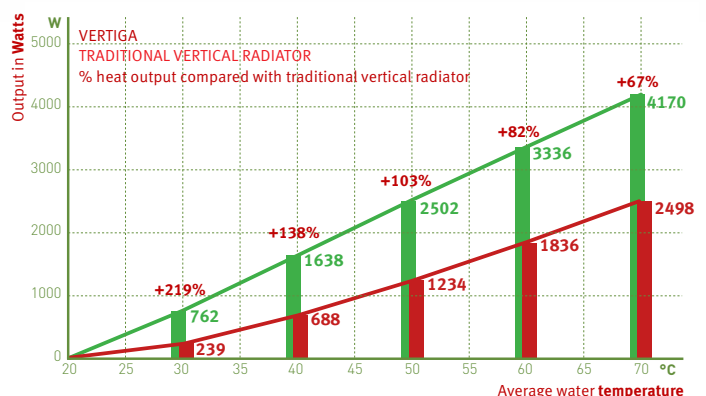

THE TOP PERFORMER FACTOR

Brand new Dynamic vertical radiator system for high output even at low water temperatures

VERTIGA PRIMO

Casing Primo model, In painted steel

Easy to install fully pre-assembled cassette

Whisper-quiet boosters

Sound insulation for a whisper-quiet operation

2 Corrosion-free Low-H₂O heat exchangers in copper/aluminium

Pre-perforated openings for electrical cabling

12V power supply and automatic control

Whisper-quiet boosters

Pencil-proof air intake at the top and bottom

Traditional MM connection (central bottom end)

Hidden vertical design grilles distribute the warm air all around the room

UNIQUE DESIGN PERFORMANCE

Perfect warm-up of the room through horizontal heat distribution across the complete height of the radiator

9x faster warm-up

Very high power even at super-low water temperatures

10 to 30% energy savings compared with under floor heating or heavy steel radiators

Fully automatic operation driven by water temperature sensors

OUTPUT BASED ON WATER TEMPERATURE

Comparing Vertiga and a traditional vertical radiator of the same size
Sound pressure Vertiga max. 28 db(A) (in medium mode).