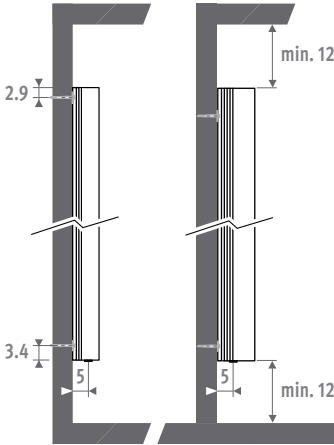

## DIMENSIONS (in cm)

Primo	D = 9.2		D = 13.2			
Kirei	D = 11.5		D = 15.8			
L	41	52	65	53	70	90
C	20.6	31.6	44.6	27.8	44.8	64.8