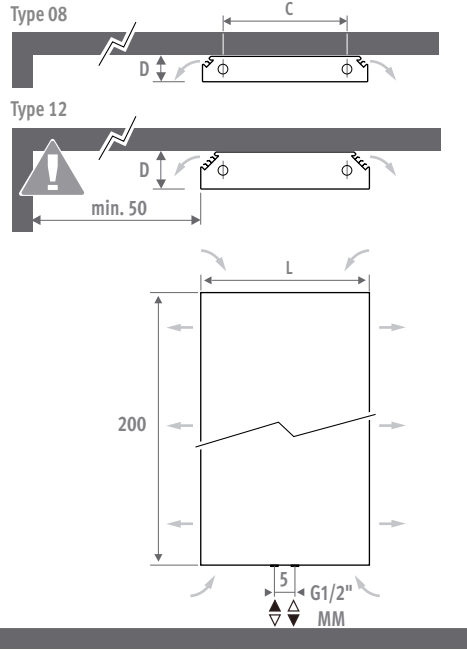

## DIMENSIONS (in cm)

Primo	D = 9.2		D = 13.2			
Kirei	D = 11.5		D = 15.8			
L	41	52	65	53	70	90
C	20.6	31.6	44.6	27.8	44.8	64.8