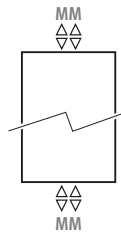

Dunes

Casing in milled MDF with matt lacquer in fine sand structure.

Colour white: code N01

HYDRAULIC CONNECTION

Standard connection:
 central connection MM below or on top, flow left or right.

Top connection:
 the radiator is symmetrical and can be mounted either way up. Provide an air vent on the central heating pipework above the radiator.