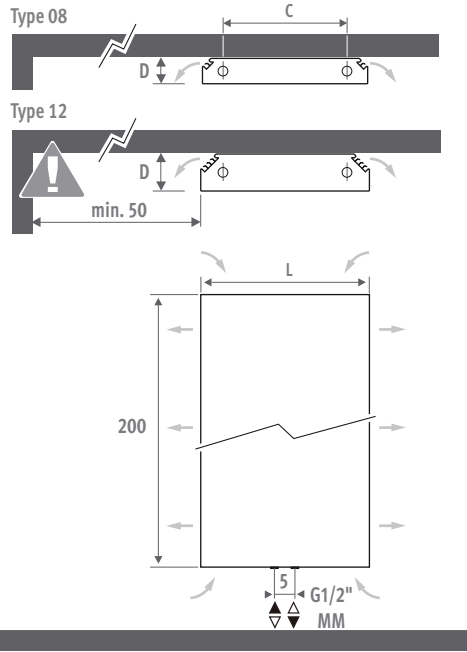

<< PRIMO side view on the rear vertical design grille.

VERTIGA

DIMENSIONS (in cm)

Primo	D = 9.2			D = 13.2		
Glow	D = 11.5			D = 15.8		
Dunes	D = 11.5			D = 15.8		
Kirei	D = 11.5			D = 15.8		
L	41	52	65	53	70	90
C	20.6	31.6	44.6	27.8	44.8	64.8