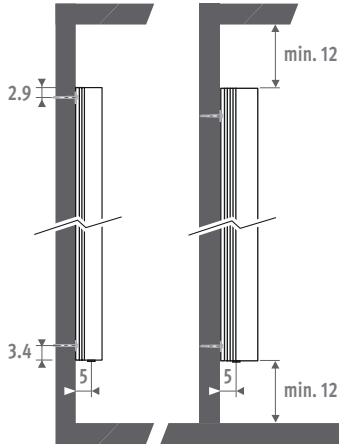

<< PRIMO side view on the rear vertical design grille.

VERTIGA

DIMENSIONS (in cm)

Primo	D = 9.2			D = 13.2		
Glow	D = 11.5			D = 15.8		
Dunes	D = 11.5			D = 15.8		
Kirei	D = 11.5			D = 15.8		
L	41	52	65	53	70	90
C	20.6	31.6	44.6	27.8	44.8	64.8