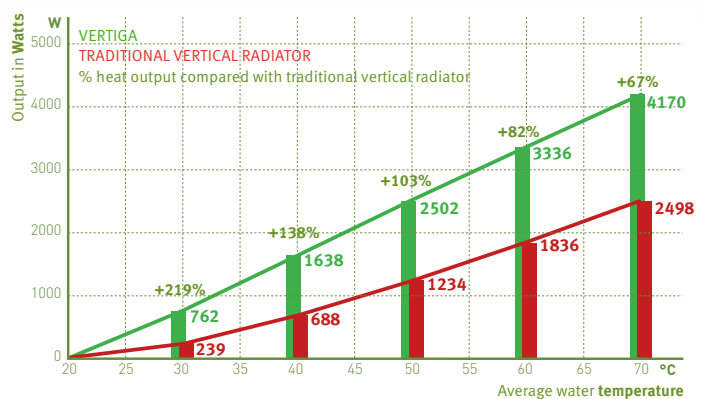

THE TOP PERFORMER FACTOR

Brand new Dynamic vertical radiator system for high output even at low water temperatures

VERTIGA PRIMO

Casing Primo model, In painted steel

Easy to install fully pre-assembled cassette

Whisper-quiet boosters

Sound insulation for a whisper-quiet operation

2 Corrosion-free Low-H₂O heat exchangers in copper/aluminium

Pre-perforated openings for electrical cabling

12V power supply and automatic control

Whisper-quiet boosters

Pencil-proof air intake at the top and bottom

Traditional MM connection (central bottom end)

Hidden vertical design grilles distribute the warm air all around the room

UNIQUE DESIGN PERFORMANCE

Perfect warm-up of the room through horizontal heat distribution across the complete height of the radiator

9x faster warm-up

Very high power even at super-low water temperatures

10 to 30% energy savings compared with under floor heating or heavy steel radiators

Fully automatic operation driven by water temperature sensors

OUTPUT BASED ON WATER TEMPERATURE

Comparing Vertiga and a traditional vertical radiator of the same size
Sound pressure Vertiga max. 28 db(A)(in medium mode).