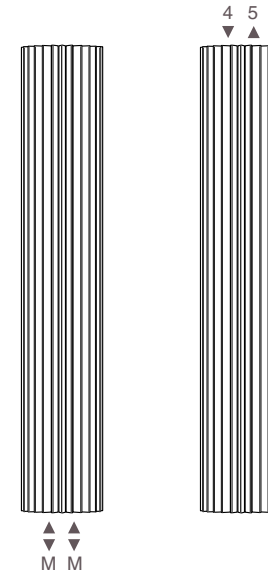

Iguana > Circo Corner

Iguana > Circo Corner

AN EMPTY CORNER IS ALL IT NEEDS !

The Iguana Corner has to be placed in the corner. An empty corner, for example above the bathtub, is all it needs. Iguana is a visually attractive design radiator, with a compact and refined appearance. A timeless sculpture with a symbolic design: the top view of the radiator resembles a child's drawing of a radiating sun. No collectors, no technical stunts. Thanks to simple aesthetics and natural rhythm, the symbolic value of Iguana is unique.

CORW

Corner Wall

POSITION FLOW AND RETURN PIPE

With connection sets 31>32>33>34

With connection sets 41>42

CONNECTIONS

TWO PIPE

STANDARD CONNECTION:
CODE MM

ONE PIPE:

The standard radiator can be connected to a one pipe system with connection sets 41 or 42. With a maximum of 2 radiators per heating ring.

Iguana > Circo Corner > Options

OPTIONS CIRCO CORNER

LARGE TABLET in beech veneer