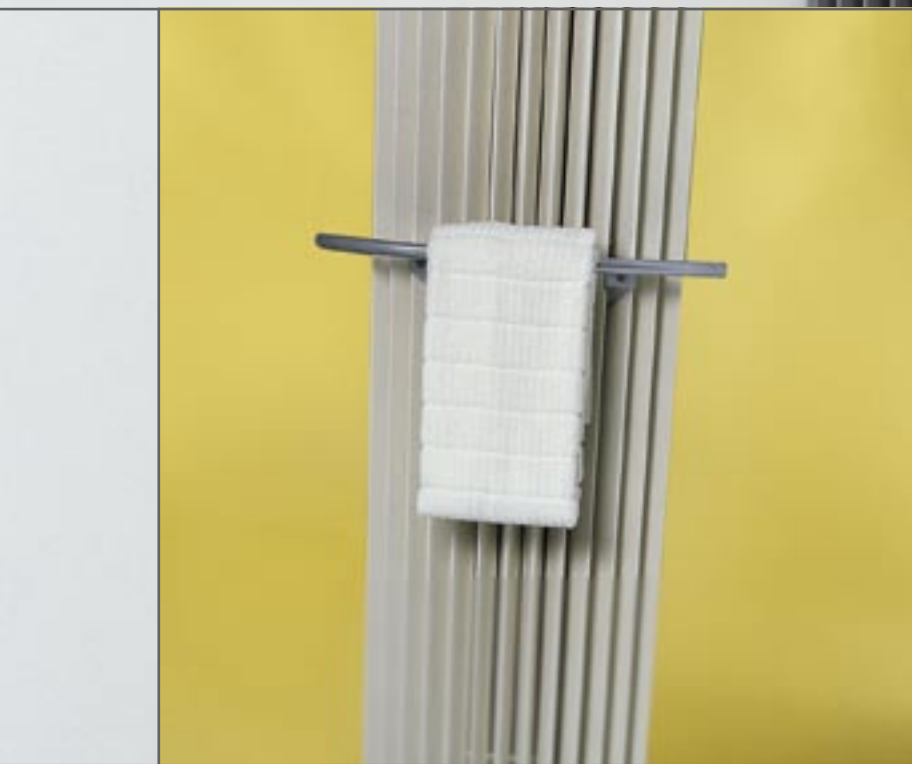

Iguana > Circo Corner

Iguana > Circo Corner

AN EMPTY CORNER IS ALL IT NEEDS !

The Iguana Corner has to be placed in the corner. An empty corner, for example above the bathtub, is all it needs. Iguana is a visually attractive design radiator, with a compact and refined appearance. A timeless sculpture with a symbolic design: the top view of the radiator resembles a child's drawing of a radiating sun. No collectors, no technical stunts. Thanks to simple aesthetics and natural rhythm, the symbolic value of Iguana is unique.

COLOURS

Standard colours without surcharge:

- > sandblast grey metallic 001
- > white 301 (RAL 9010 satin)
- > white 333 (RAL 9016 satin)

Other colours:

- > see colour chart

The Iguana Design-Awards:

DIMENSIONS

CORW

Corner Wall

POSITION FLOW AND RETURN PIPE

With connection sets 31>32>33>34

With connection sets 41>42

CONNECTIONS

TWO PIPE

STANDARD CONNECTION:
CODE MM

ONE PIPE:

The standard radiator can be connected to a one pipe system with connection sets 41 or 42. With a maximum of 2 radiators per heating ring.

Iguana > Circo Corner > Options

OPTIONS CIRCO CORNER

LARGE TABLET in beech veneer