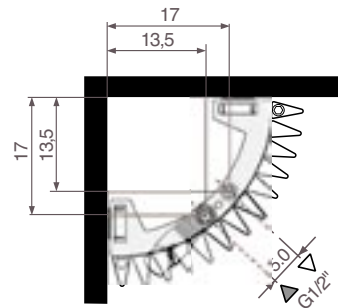

CORW

Corner Wall

POSITION FLOW AND RETURN PIPE

With connection sets 31>32>33>34

With connection sets 41>42

CONNECTIONS

TWO PIPE

STANDARD CONNECTION:
CODE MM

TOP END CONNECTION:
CODE 45 OR 54

(1° number > flow)

When ordering a top end connection, no insert pipe should be ordered. Air vents should be positioned on the central heating pipes.

Ordering code: specify code 45 or 54 instead if MM, no surcharge.

ONE PIPE:

The standard radiator can be connected to a one pipe system with connection sets 41 or 42. With a maximum of 2 radiators per heating ring.

Iguana > Circo Corner > Options

OPTIONS CIRCO CORNER

LARGE TABLET in beech veneer