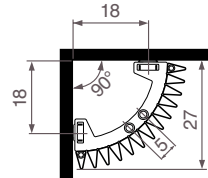

CORW

Corner Wall

POSITION FLOW AND RETURN PIPE

With connection sets 31>32>33>34

With connection sets 41>42

CONNECTIONS

TWO PIPE

STANDARD CONNECTION:
CODE MM