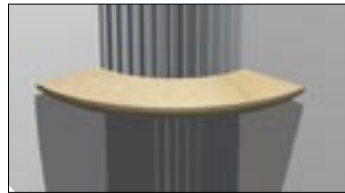

Iguana > Circo Corner

Iguana > Circo Corner

AN EMPTY CORNER IS ALL IT NEEDS !

The Iguana Corner has to be placed in the corner. An empty corner, for example above the bathtub, is all it needs. Iguana is a visually attractive design radiator, with a compact and refined appearance. A timeless sculpture with a symbolic design: the top view of the radiator resembles a child's drawing of a radiating sun. No collectors, no technical stunts. Thanks to simple aesthetics and natural rhythm, the symbolic value of Iguana is unique.

ONE PIPE:

The standard radiator can be connected to a one pipe system with connection sets 41 or 42. With a maximum of 2 radiators per heating ring.

Iguana > Circo Corner > Options

OPTIONS CIRCO CORNER

LARGE TABLET in beech veneer

Code
9087.040628

SMALL TABLET in beech veneer

Code
9087.041528

TOWEL RAIL chrome-plated aluminium

Code
9087.043466

HAT RACK chrome-plated aluminium

Code
9087.044466

DIMENSIONS OPTIONS