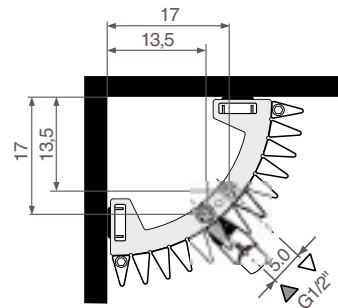

Iguana > Circo Corner

Iguana > Circo Corner

AN EMPTY CORNER IS ALL IT NEEDS !

The Iguana Corner has to be placed in the corner. An empty corner, for example above the bathtub, is all it needs. Iguana is a visually attractive design radiator, with a compact and refined appearance. A timeless sculpture with a symbolic design: the top view of the radiator resembles a child's drawing of a radiating sun. No collectors, no technical stunts. Thanks to simple aesthetics and natural rhythm, the symbolic value of Iguana is unique.

CORW

Corner Wall

POSITION FLOW AND RETURN PIPE

With connection sets 31>32>33>34

With connection sets 41>42

CONNECTIONS

TWO PIPE

STANDARD CONNECTION:
CODE MM

ONE PIPE:

The standard radiator can be connected to a one pipe system with connection sets 41 or 42. With a maximum of 2 radiators per heating ring.

Iguana > Circo Corner > Options

OPTIONS CIRCO CORNER

LARGE TABLET in beech veneer