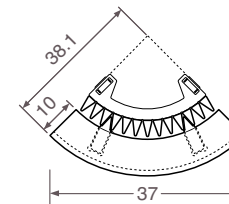

SMALL TABLET