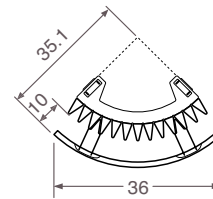

Iguana > Circo Corner > Options

OPTIONS CIRCO CORNER

LARGE TABLET in beech veneer

Code
9087.040628

SMALL TABLET in beech veneer

Code
9087.041528

TOWEL RAIL chrome-plated aluminium

Code
9087.043466

HAT RACK chrome-plated aluminium

Code
9087.044466

DIMENSIONS OPTIONS

TOWEL RAIL