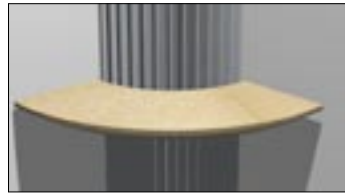

Iguana > Circo Corner

Iguana > Circo Corner

AN EMPTY CORNER IS ALL IT NEEDS !

The Iguana Corner has to be placed in the corner. An empty corner, for example above the bathtub, is all it needs. Iguana is a visually attractive design radiator, with a compact and refined appearance. A timeless sculpture with a symbolic design: the top view of the radiator resembles a child's drawing of a radiating sun. No collectors, no technical stunts. Thanks to simple aesthetics and natural rhythm, the symbolic value of Iguana is unique.

ONE PIPE:

The standard radiator can be connected to a one pipe system with connection sets 41 or 42. With a maximum of 2 radiators per heating ring.

Iguana > Circo Corner > Options

OPTIONS CIRCO CORNER

LARGE TABLET in beech veneer

Code
9087.040628

SMALL TABLET in beech veneer

Code
9087.041528

TOWEL RAIL chrome-plated aluminium

Code
9087.043466

HAT RACK chrome-plated aluminium

Code
9087.044466

DIMENSIONS OPTIONS