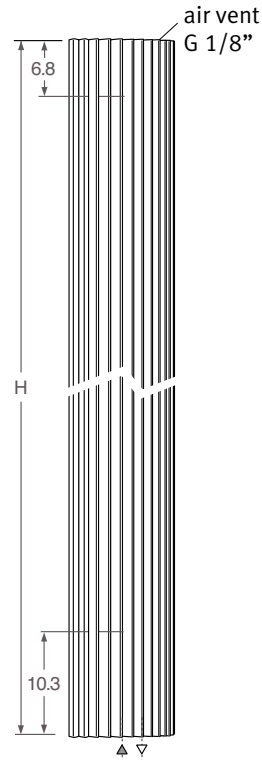

Iguana > Circo Corner

Iguana > Circo Corner

AN EMPTY CORNER IS ALL IT NEEDS !

The Iguana Corner has to be placed in the corner. An empty corner, for example above the bathtub, is all it needs. Iguana is a visually attractive design radiator, with a compact and refined appearance. A timeless sculpture with a symbolic design: the top view of the radiator resembles a child's drawing of a radiating sun. No collectors, no technical stunts. Thanks to simple aesthetics and natural rhythm, the symbolic value of Iguana is unique.

CORW

Corner Wall

POSITION FLOW AND RETURN PIPE

With connection sets 31>32>33>34

With connection sets 41>42

CONNECTIONS

TWO PIPE

STANDARD CONNECTION:
CODE MM

TOP END CONNECTION:
CODE 45 OR 54

(1° number > flow)

When ordering a top end connection, no insert pipe should be ordered. Air vents should be positioned on the central heating pipes.

Ordering code: specify code 45 or 54 instead if MM, no surcharge.

ONE PIPE:

The standard radiator can be connected to a one pipe system with connection sets 41 or 42. With a maximum of 2 radiators per heating ring.

Iguana > Circo Corner > Options

OPTIONS CIRCO CORNER

LARGE TABLET in beech veneer