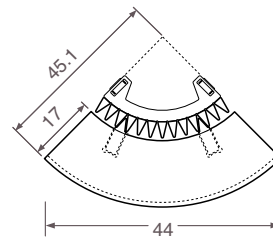

DIMENSIONS OPTIONS

LARGE TABLET